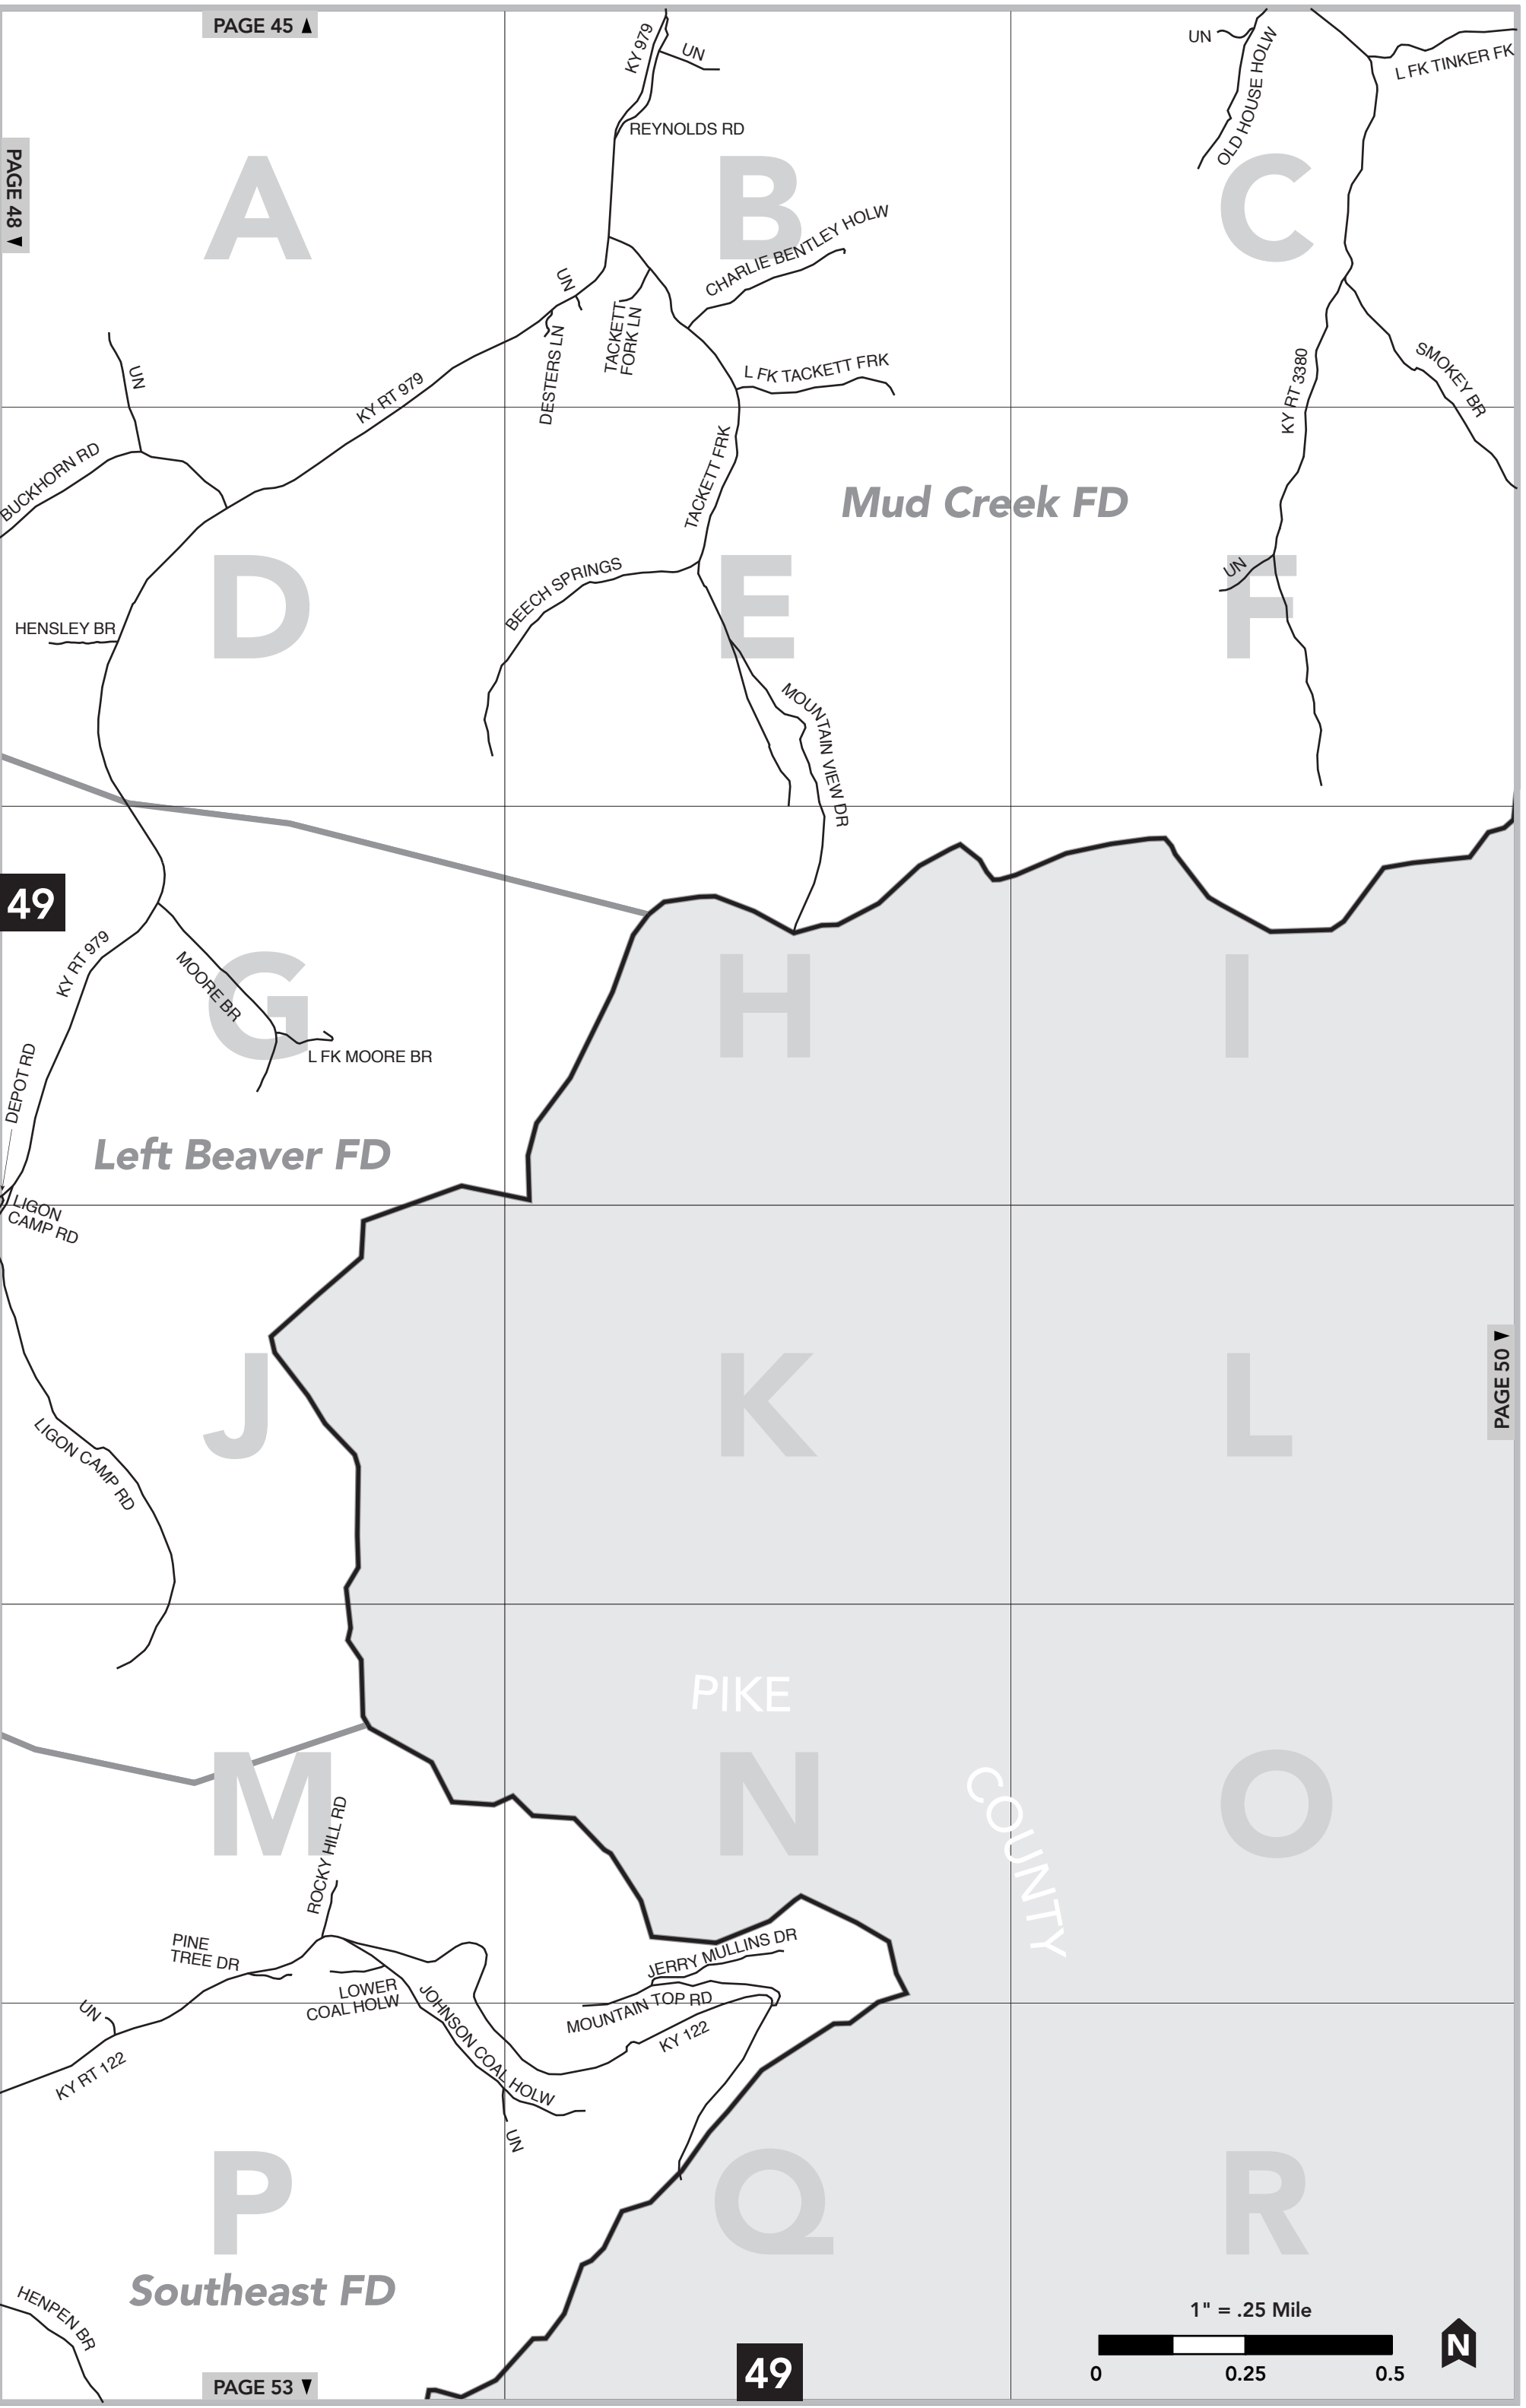

A

B

C

D

E

F

Mud Creek FD

49

G

H

I

Left Beaver FD

J

K

L

PIKE

N

O

COUNTY

M

P

Q

R

Southeast FD

49

1" = .25 Mile