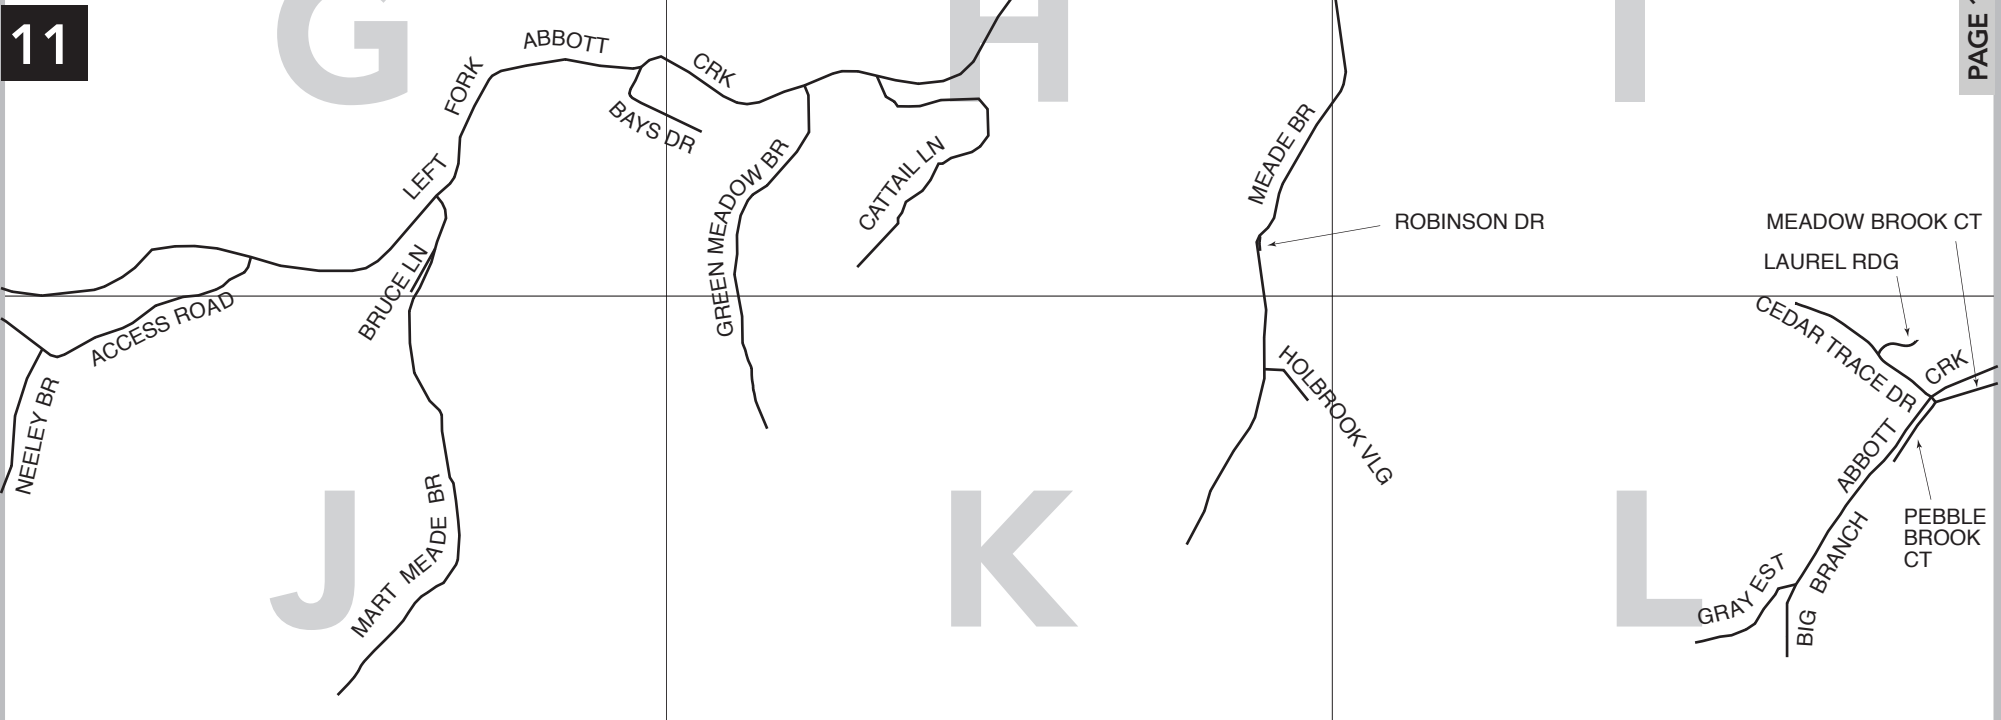

11

PAGE 12 ▼

M

N

O