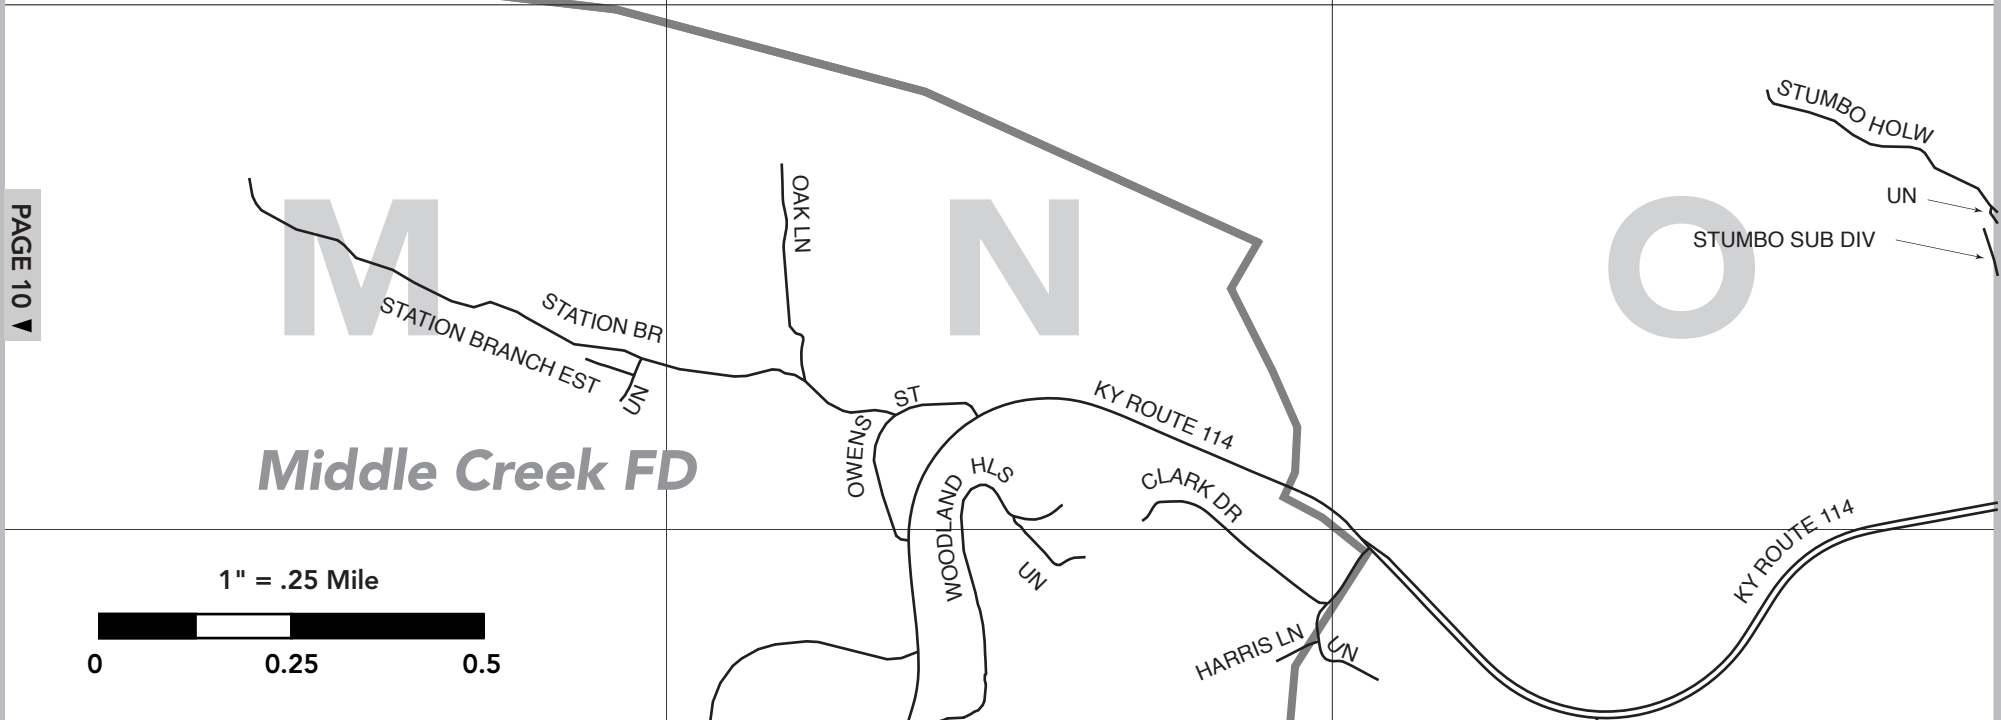

Middle Creek FD

David FD

P

Q

R

PAGE 10 ▼

11

PAGE 20 ▼